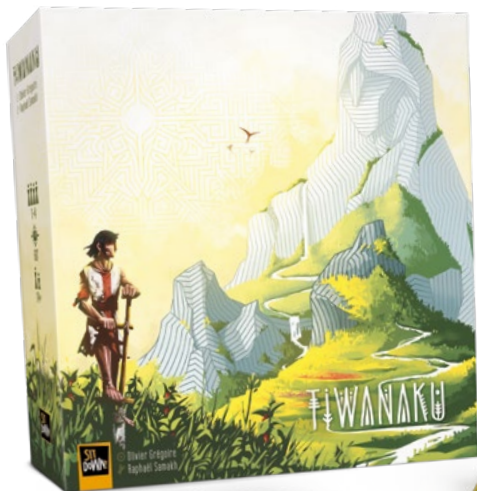

**SIT
DOWN!**

2023 Novelty

1-4

15'

10+

COOPERATIVE

SIMULTANEOUS

PUZZLE

DESIGNER
KASPER LAPP

What the King wants

ARTISTS
MARIE OOMS &
ANTHONY MOULLINS

2023 Novelty

1-4

60'

14+

DEDUCTION

EXPLORATION

DIVERSITY

DESIGNER
OLIVIER
GRÉGOIRE

Minesweeper on steroids

ARTIST
RAPHAËL
SAMAKH

2-6

20'

8+